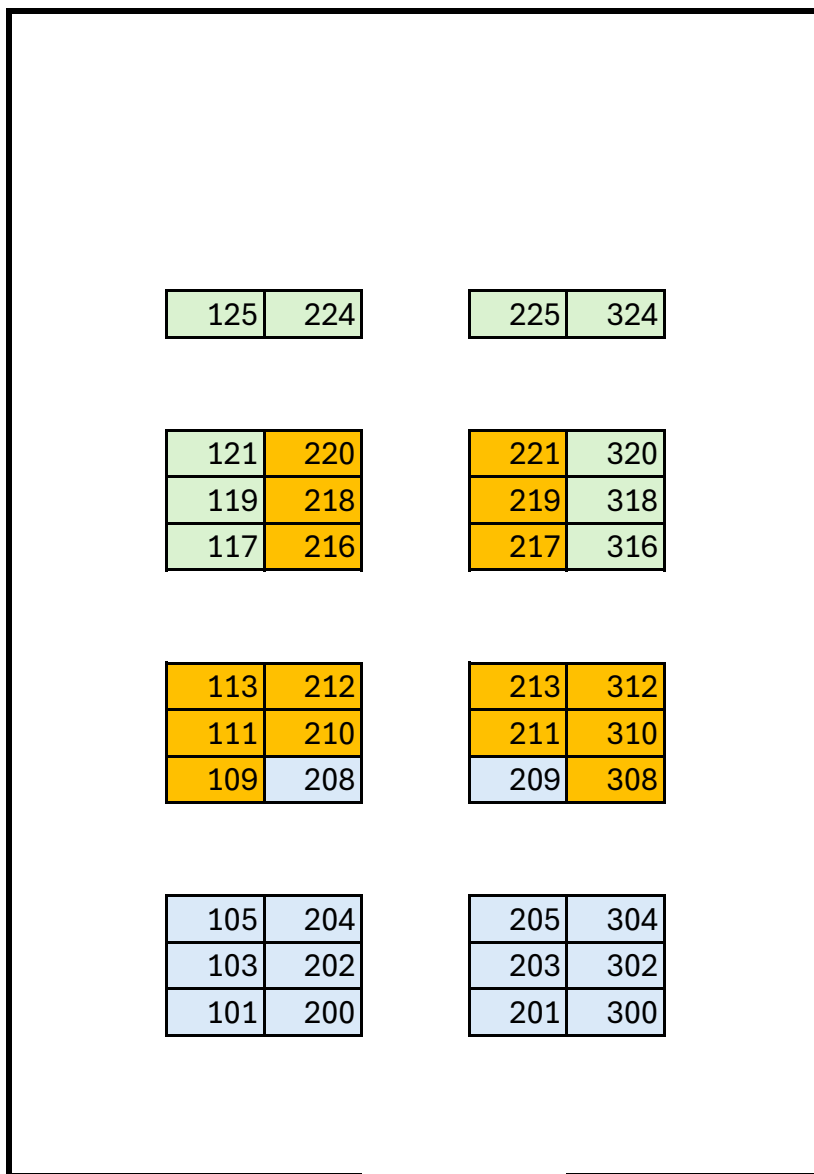

OPEX25

EHS OPERATIONAL EXCELLENCE CONFERENCE

ORLANDO, FL | APRIL 1-2, 2025

TECH25

EHS + ESG DATA & REPORTING CONFERENCE

ORLANDO, FL | APRIL 2-3, 2025

NAEM OPEX25 & TECH25 - EXHIBIT FLOOR PLAN RENDERING

LEGEND

- Terabyte
- Gigabyte
- Megabyte

All booths are 8' x 10'

ENTRANCE