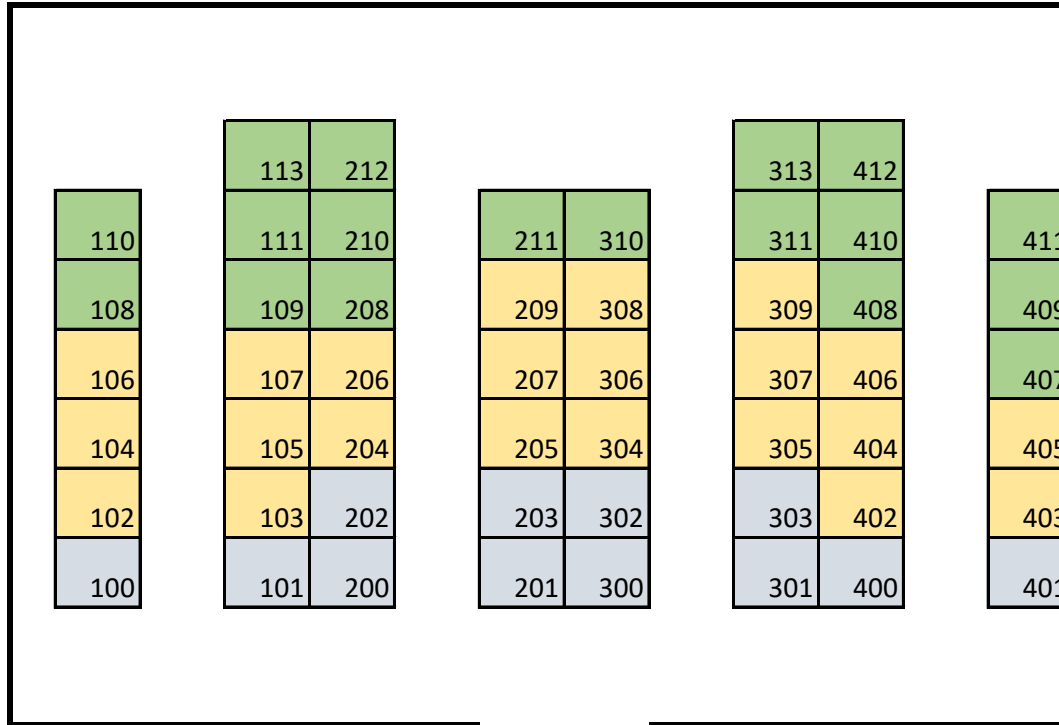

2023 NAEM FORUM EXHIBIT HALL

ENTRANCE

BOOTH LOCATIONS

	Platinum
	Gold
	Green

*All booths are 10' w x 10' l
This plan is a rendering only*